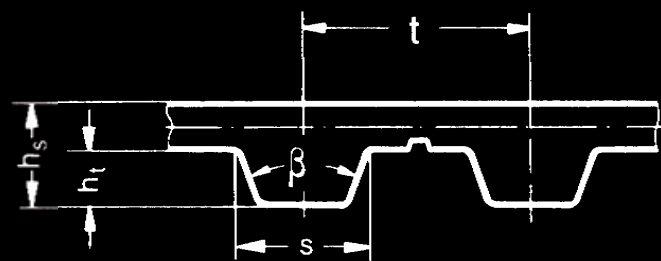

High technology
for constructive ideas

ALPHA Power

*Polyurethane High
Performance Timing Belts*

- up to 30% additional power
- available in all standard sections
- greater flexibility thanks to material improvements

Power Transmission